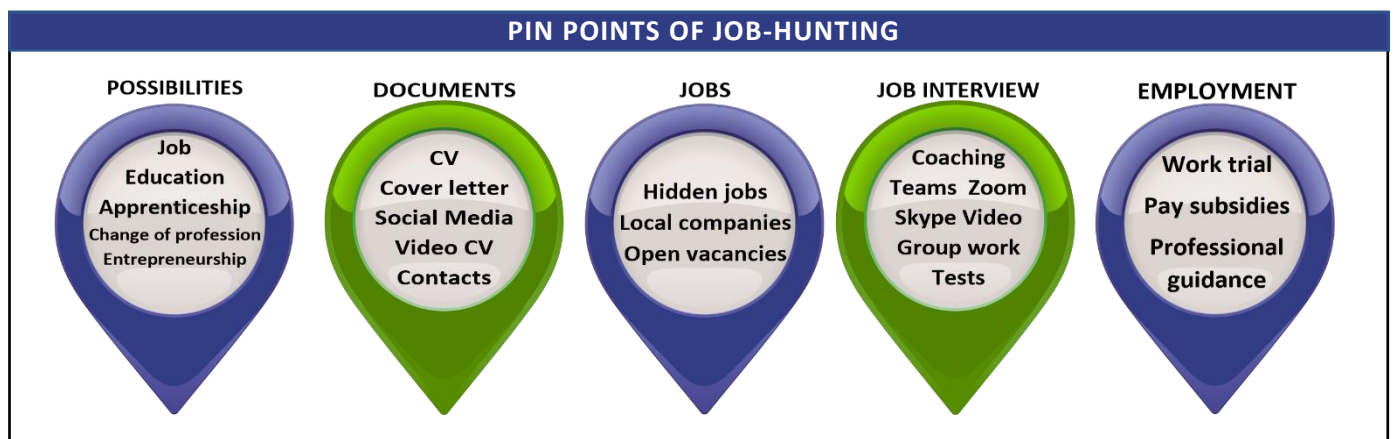

NAVIGAATTORI

Navigaattori helps you find a job in the most efficient way possible. You will get the support, advice and assistance on your journey towards your goals, whether that is a job, education or entrepreneurship.

Job hunting today takes time, so the faster you are on your path, the faster you will be employed. New jobs open up every day, but in order for you to get those jobs you will need the right tools for employment searching.

With the use of Navigaattori, you will receive personal assistance and the skills that are needed to tackle the difficulty of finding a job or an education. Together we will pave the right path for you. We will meet you personally either face to face, or remotely via video call if you wish.